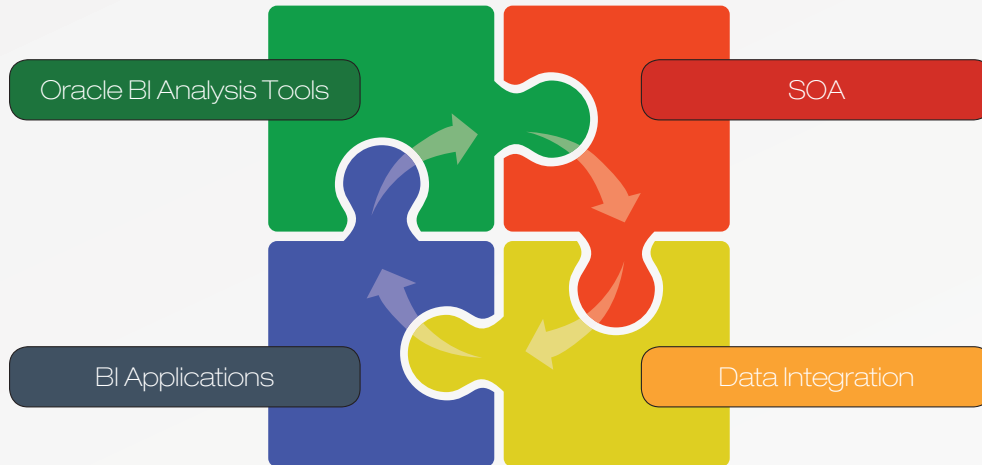

# Oracle Business Intelligence

Improve your business efficiency, make confident decisions and rapidly respond to the changing business environment by engaging with Beyond's Business Intelligence Team.

## ORACLE BI ANALYSIS TOOLS

- Engage business users through intelligent dashboards
- Enable dynamic and pre-defined analysis by incorporating alerts and pro-active detection
- Drive business process improvement through intelligent workflow
- 'What-if' analysis and advanced reporting capabilities across the enterprise
- Gain a unified, view of the business using the Common Enterprise Information Model (BI Server). Agnostic in terms of data sources allowing access to virtually any structured data source

## SOA

- Directly invoke business processes as a result of business insight. For example, if the user is alerted on their dashboard to a specific event occurring such as stock running low, they can invoke a web service component or BPEL process to take appropriate action
- The deep integration with the SOA suite allows BPEL processes to be defined to deliver BI reports and alerts to users at key stages of business processes

## BI APPLICATIONS

- Oracle Business Intelligence Applications are complete, pre-built business intelligence solutions that deliver intuitive, role-based intelligence. Thousands of "out-of-the-box" dashboards and reports organised by business function and user role enable organisations to gain insight from a range of source applications, including Oracle E-Business Suite, Siebel, PeopleSoft, and third party systems e.g. SAP
- As a Certified Advantage Partner for Oracle Business Intelligence Applications, Beyond can help you to achieve comprehensive BI coverage from your ERP system including Financials, Supply Chain, HR, CRM, Projects, etc.